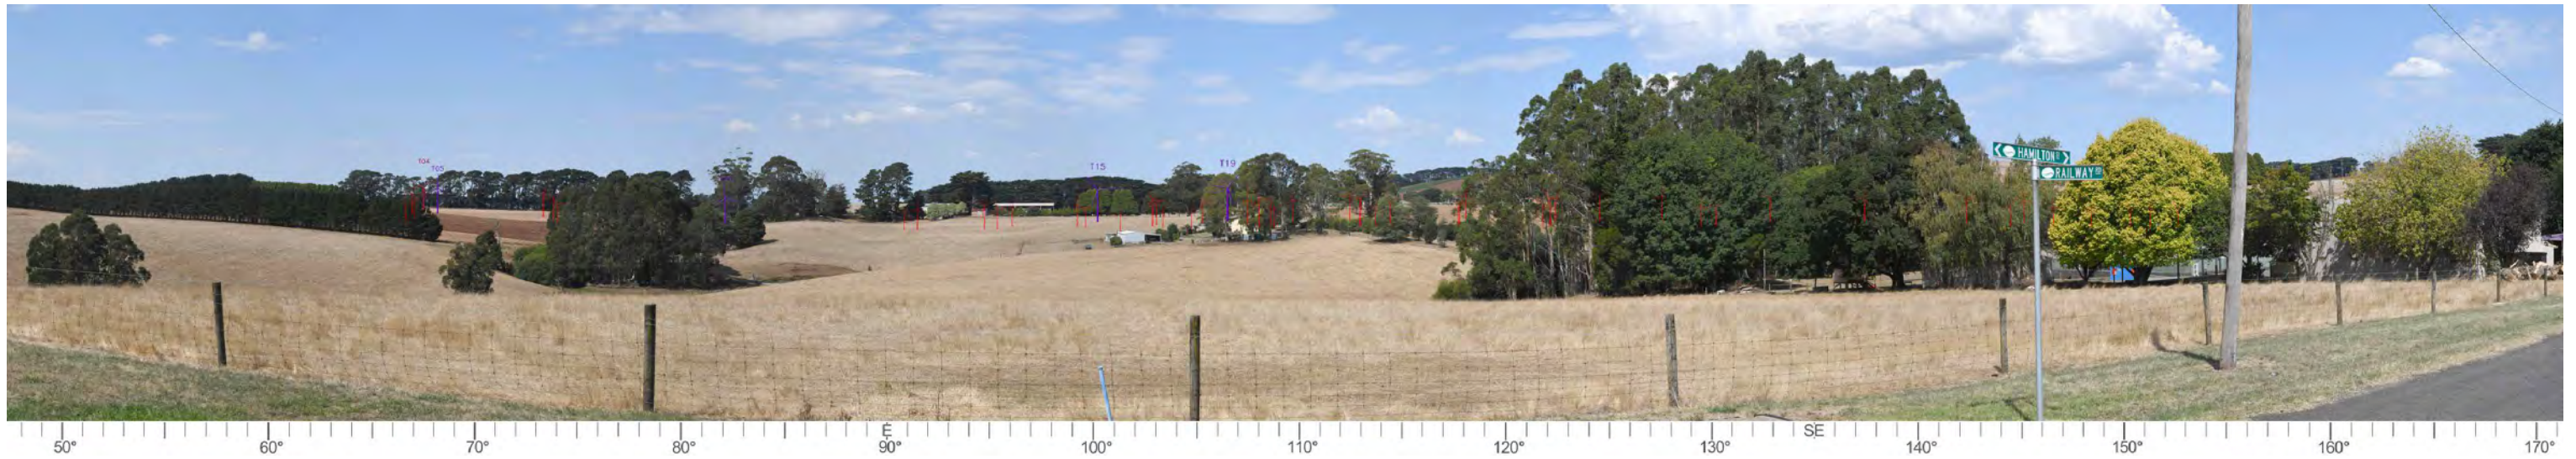

Existing view

Wireframe - Labelled view (Concept Layout - V1.5)

Viewpoint Map

Distance to Nearest Turbine (T19): 5.8km